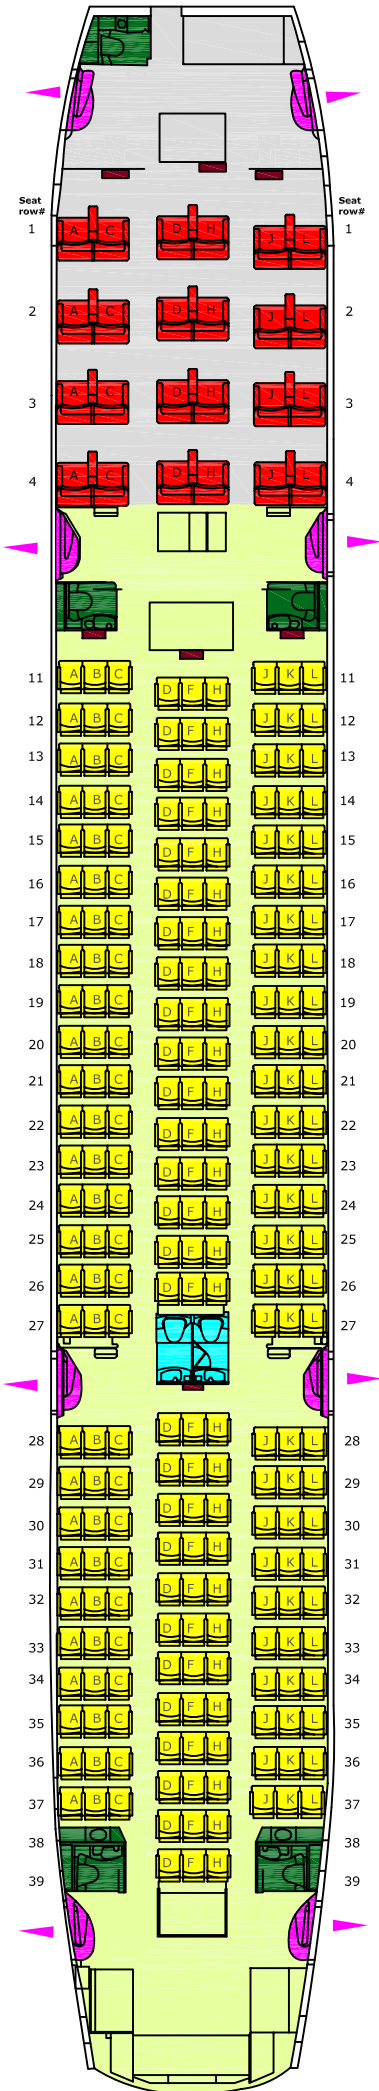

24 CLOUD NINE @ 65" PITCH

246 ECONOMY CLASS @ 32" PITCH (EXCEPT AS NOTED)

LEGEND

-  CLOUD NINE SEAT-LIE FLAT (LAZY-Z)
-  ECONOMY CLASS SEAT-RECLINE 29.7"
-  TOILET FOR WHEELCHAIR USERS (WITH DIAPER BOARD)
-  TOILET WITH DIAPER BOARD
-  BABY BASSINET FITTING
-  EXIT DOOR